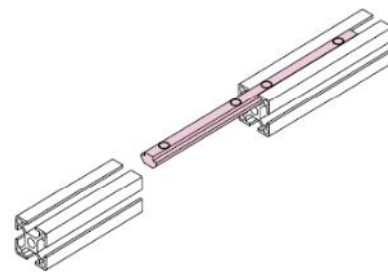

Slot Cap , Cover Holder , Joint Bar (Slot 6 mm)

Slot Cap (SC-2020)

Cover Holder (CVH-2020)

Joint Bar (JB-2020)

Slot Cap , Cover Holder , Joint Bar Slot 8

Slot Cap (SC-3030)

Cover Holder (CVH-3030)

Joint Bar (JB3030)

Slot Cap ,Cover Holder ,Cover Support ,Anchor Bracket

Slot Cap (SC-4040)

Cover Holder (CH-4040), Cover Support (CS-4040)

Anchor Bracket (AB-4040)