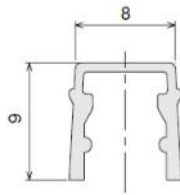

Slot Cap , Cover Holder , Joint Bar (Slot 6 mm)

Slot Cap (SC-2020)

Cover Holder (CVH-2020)

Joint Bar (JB-2020)

Slot Cap , Cover Holder , Joint Bar Slot 8

Slot Cap (SC-3030)

Cover Holder (CVH-3030)

Joint Bar (JB3030)

Slot Cap ,Cover Holder ,Cover Support ,Anchor Bracket

Slot Cap (SC-4040)

Cover Holder (CH-4040), Cover Support (CS-4040)

Anchor Bracket (AB-4040)