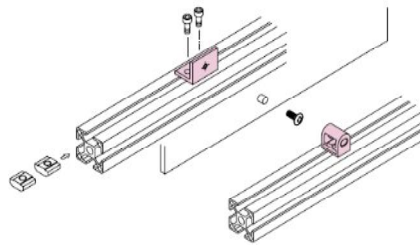

Slot Cap , Cover Holder , Joint Bar (Slot 6 mm)

Slot Cap (SC-2020)

Cover Holder (CVH-2020)

Joint Bar (JB-2020)

Slot Cap , Cover Holder , Joint Bar Slot 8

Slot Cap (SC-3030)

Cover Holder (CVH-3030)

Joint Bar (JB3030)

Slot Cap ,Cover Holder ,Cover Support ,Anchor Bracket

Slot Cap (SC-4040)

Cover Holder (CH-4040), Cover Support (CS-4040)

Anchor Bracket (AB-4040)