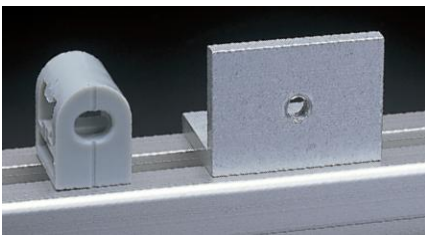

Slot Cap , Cover Holder , Joint Bar (Slot 6 mm)

Slot Cap (SC-2020)

Cover Holder (CVH-2020)

Joint Bar (JB-2020)

Slot Cap , Cover Holder , Joint Bar Slot 8

Slot Cap (SC-3030)

Cover Holder (CVH-3030)

Joint Bar (JB3030)

Slot Cap ,Cover Holder ,Cover Support ,Anchor Bracket

Slot Cap (SC-4040)

Cover Holder (CH-4040), Cover Support (CS-4040)

Anchor Bracket (AB-4040)