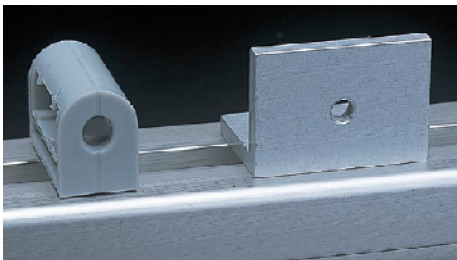

Slot Cap , Cover Holder , Joint Bar (Slot 6 mm)

Slot Cap (SC-2020)

Cover Holder (CVH-2020)

Joint Bar (JB-2020)

Slot Cap , Cover Holder , Joint Bar Slot 8

Slot Cap (SC-3030)

Cover Holder (CVH-3030)

Joint Bar (JB3030)

Slot Cap ,Cover Holder ,Cover Support ,Anchor Bracket

Slot Cap (SC-4040)

Cover Holder (CH-4040), Cover Support (CS-4040)

Anchor Bracket (AB-4040)