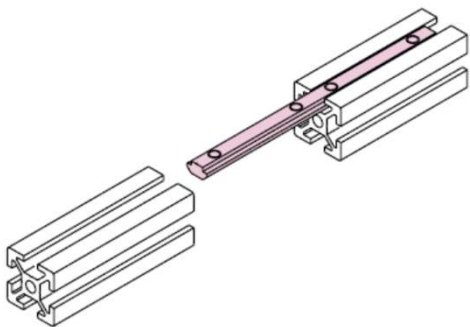

Slot Cap , Cover Holder , Joint Bar (Slot 6 mm)

Slot Cap (SC-2020)

Cover Holder (CVH-2020)

Joint Bar (JB-2020)

Slot Cap , Cover Holder , Joint Bar Slot 8

Slot Cap (SC-3030)

Cover Holder (CVH-3030)

Joint Bar (JB3030)

Slot Cap ,Cover Holder ,Cover Support ,Anchor Bracket

Slot Cap (SC-4040)

Cover Holder (CH-4040), Cover Support (CS-4040)

Anchor Bracket (AB-4040)