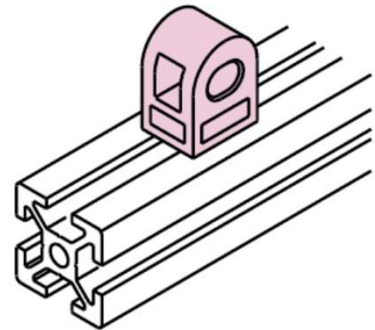

Slot Cap , Cover Holder , Joint Bar (Slot 6 mm)

Slot Cap (SC-2020)

Cover Holder (CVH-2020)

Joint Bar (JB-2020)

Slot Cap , Cover Holder , Joint Bar Slot 8

Slot Cap (SC-3030)

Cover Holder (CVH-3030)

Joint Bar (JB3030)

Slot Cap ,Cover Holder ,Cover Support ,Anchor Bracket

Slot Cap (SC-4040)

Cover Holder (CH-4040), Cover Support (CS-4040)

Anchor Bracket (AB-4040)