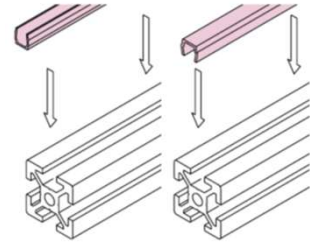

Slot Cap , Cover Holder , Joint Bar (Slot 6 mm)

Slot Cap (SC-2020)

Cover Holder (CVH-2020)

Joint Bar (JB-2020)

Slot Cap , Cover Holder , Joint Bar Slot 8

Slot Cap (SC-3030)

Cover Holder (CVH-3030)

Joint Bar (JB3030)

Slot Cap ,Cover Holder ,Cover Support ,Anchor Bracket

Slot Cap (SC-4040)

Cover Holder (CH-4040), Cover Support (CS-4040)

Anchor Bracket (AB-4040)