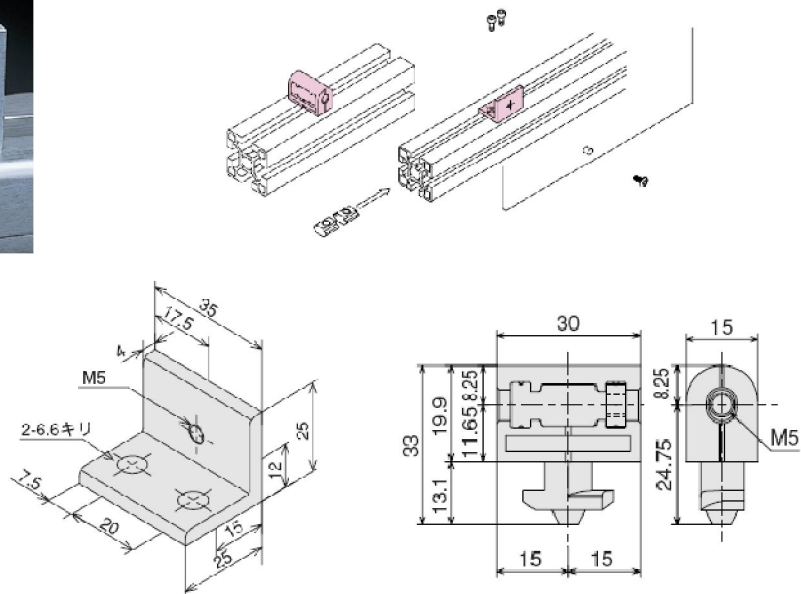

Slot Cap , Cover Holder , Joint Bar (Slot 6 mm)

Slot Cap (SC-2020)

Cover Holder (CVH-2020)

Joint Bar (JB-2020)

Slot Cap , Cover Holder , Joint Bar Slot 8

Slot Cap (SC-3030)

Cover Holder (CVH-3030)

Joint Bar (JB3030)

Slot Cap ,Cover Holder ,Cover Support ,Anchor Bracket

Slot Cap (SC-4040)

Cover Holder (CH-4040), Cover Support (CS-4040)

Anchor Bracket (AB-4040)