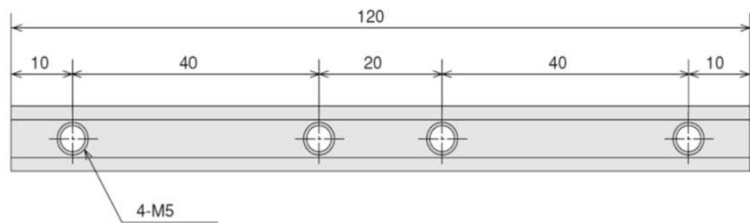

Slot Cap , Cover Holder , Joint Bar (Slot 6 mm)

Slot Cap (SC-2020)

Cover Holder (CVH-2020)

Joint Bar (JB-2020)

Slot Cap , Cover Holder , Joint Bar Slot 8

Slot Cap (SC-3030)

Cover Holder (CVH-3030)

Joint Bar (JB3030)