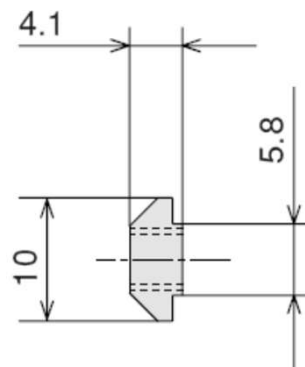

Slot Cap , Cover Holder , Joint Bar (Slot 6 mm)

Slot Cap (SC-2020)

Cover Holder (CVH-2020)

Joint Bar (JB-2020)

Slot Cap , Cover Holder , Joint Bar Slot 8

Slot Cap (SC-3030)

Cover Holder (CVH-3030)

Joint Bar (JB3030)

Slot Cap ,Cover Holder ,Cover Support ,Anchor Bracket

Slot Cap (SC-4040)

Cover Holder (CH-4040), Cover Support (CS-4040)

Anchor Bracket (AB-4040)