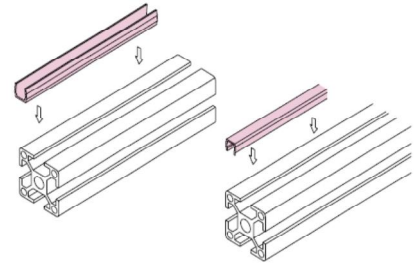

Slot Cap , Cover Holder , Joint Bar (Slot 6 mm)

Slot Cap (SC-2020)

Cover Holder (CVH-2020)

Joint Bar (JB-2020)

Slot Cap , Cover Holder , Joint Bar Slot 8

Slot Cap (SC-3030)

Cover Holder (CVH-3030)

Joint Bar (JB3030)

Slot Cap ,Cover Holder ,Cover Support ,Anchor Bracket

Slot Cap (SC-4040)

Cover Holder (CH-4040), Cover Support (CS-4040)

Anchor Bracket (AB-4040)