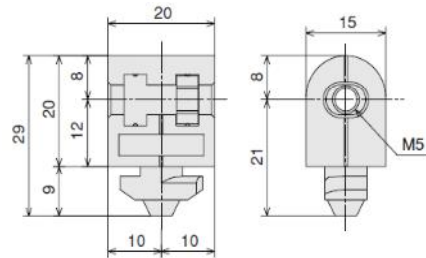

Slot Cap , Cover Holder , Joint Bar (Slot 6 mm)

Slot Cap (SC-2020)

Cover Holder (CVH-2020)

Joint Bar (JB-2020)

Slot Cap , Cover Holder , Joint Bar Slot 8

Slot Cap (SC-3030)

Cover Holder (CVH-3030)

Joint Bar (JB3030)

Slot Cap ,Cover Holder ,Cover Support ,Anchor Bracket

Slot Cap (SC-4040)

Cover Holder (CH-4040), Cover Support (CS-4040)

Anchor Bracket (AB-4040)