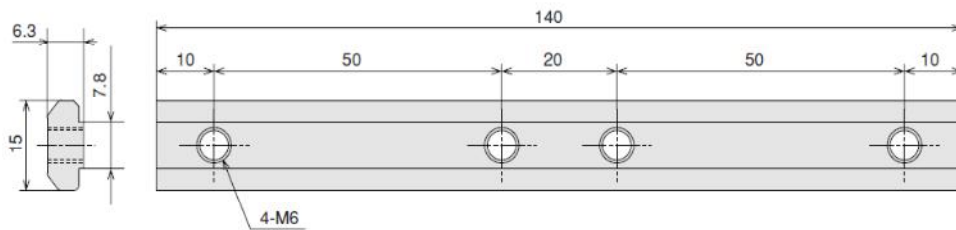

Slot Cap , Cover Holder , Joint Bar (Slot 6 mm)

Slot Cap (SC-2020)

Cover Holder (CVH-2020)

Joint Bar (JB-2020)

Slot Cap , Cover Holder , Joint Bar Slot 8

Slot Cap (SC-3030)

Cover Holder (CVH-3030)

Joint Bar (JB3030)