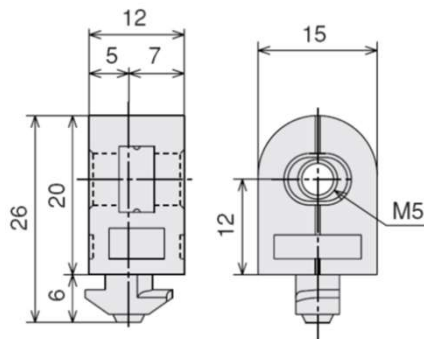

Slot Cap , Cover Holder , Joint Bar (Slot 6 mm)

Slot Cap (SC-2020)

Cover Holder (CVH-2020)

Joint Bar (JB-2020)

Slot Cap , Cover Holder , Joint Bar Slot 8

Slot Cap (SC-3030)

Cover Holder (CVH-3030)

Joint Bar (JB3030)

Slot Cap ,Cover Holder ,Cover Support ,Anchor Bracket

Slot Cap (SC-4040)

Cover Holder (CH-4040), Cover Support (CS-4040)

Anchor Bracket (AB-4040)