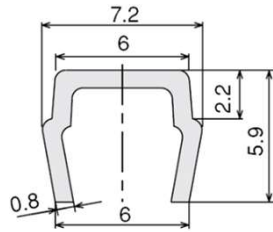

Slot Cap , Cover Holder , Joint Bar (Slot 6 mm)

Slot Cap (SC-2020)

Cover Holder (CVH-2020)

Joint Bar (JB-2020)

Slot Cap , Cover Holder , Joint Bar Slot 8

Slot Cap (SC-3030)

Cover Holder (CVH-3030)

Joint Bar (JB3030)

Slot Cap ,Cover Holder ,Cover Support ,Anchor Bracket

Slot Cap (SC-4040)

Cover Holder (CH-4040), Cover Support (CS-4040)

Anchor Bracket (AB-4040)