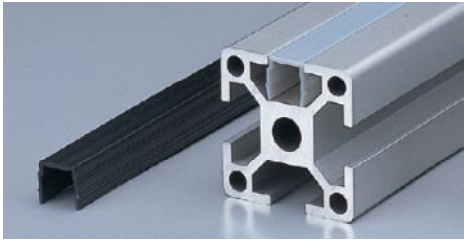

Slot Cap , Cover Holder , Joint Bar (Slot 6 mm)

Slot Cap (SC-2020)

Cover Holder (CVH-2020)

Joint Bar (JB-2020)

Slot Cap , Cover Holder , Joint Bar Slot 8

Slot Cap (SC-3030)

Cover Holder (CVH-3030)

Joint Bar (JB3030)

Slot Cap ,Cover Holder ,Cover Support ,Anchor Bracket

Slot Cap (SC-4040)

Cover Holder (CH-4040), Cover Support (CS-4040)

Anchor Bracket (AB-4040)