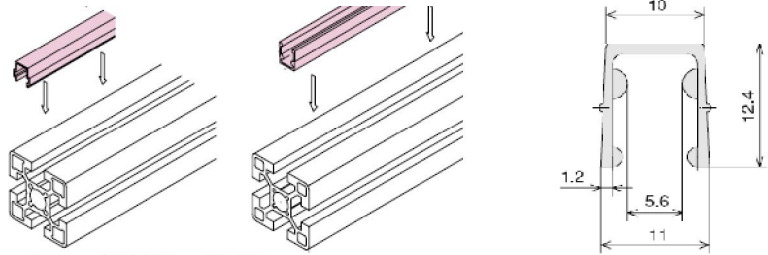

Slot Cap , Cover Holder , Joint Bar (Slot 6 mm)

Slot Cap (SC-2020)

Cover Holder (CVH-2020)

Joint Bar (JB-2020)

Slot Cap , Cover Holder , Joint Bar Slot 8

Slot Cap (SC-3030)

Cover Holder (CVH-3030)

Joint Bar (JB3030)

Slot Cap ,Cover Holder ,Cover Support ,Anchor Bracket

Slot Cap (SC-4040)

Cover Holder (CH-4040), Cover Support (CS-4040)

Anchor Bracket (AB-4040)