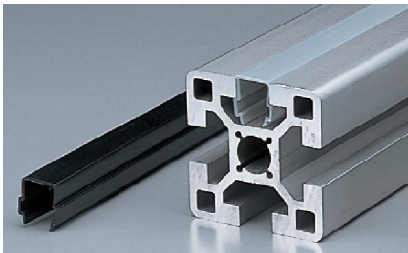

Slot Cap , Cover Holder , Joint Bar (Slot 6 mm)

Slot Cap (SC-2020)

Cover Holder (CVH-2020)

Joint Bar (JB-2020)

Slot Cap , Cover Holder , Joint Bar Slot 8

Slot Cap (SC-3030)

Cover Holder (CVH-3030)

Joint Bar (JB3030)

Slot Cap ,Cover Holder ,Cover Support ,Anchor Bracket

Slot Cap (SC-4040)

Cover Holder (CH-4040), Cover Support (CS-4040)

Anchor Bracket (AB-4040)