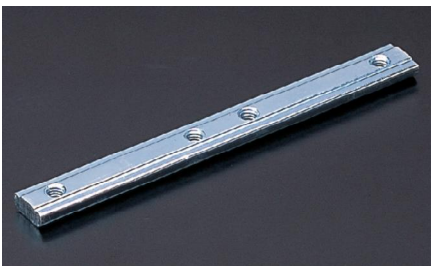

Slot Cap , Cover Holder , Joint Bar (Slot 6 mm)

Slot Cap (SC-2020)

Cover Holder (CVH-2020)

Joint Bar (JB-2020)

Slot Cap , Cover Holder , Joint Bar Slot 8

Slot Cap (SC-3030)

Cover Holder (CVH-3030)

Joint Bar (JB3030)

Slot Cap ,Cover Holder ,Cover Support ,Anchor Bracket

Slot Cap (SC-4040)

Cover Holder (CH-4040), Cover Support (CS-4040)

Anchor Bracket (AB-4040)