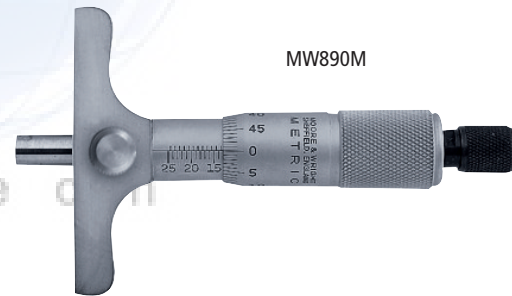

Traditional Depth Gauge Micrometer

MW890 Series:

- Fixed depth rod, 6.8mm diameter
- 63.5mm / 2 1/2" base length
- 'Speeder' type ratchet
- Lock screw

MW891 Series:

- Interchangeable depth rods, 4mm diameter
- 63.5mm / 2 1/2" base length

MW892 Series:

- As 891 Series except for:
100mm / 4" base length

MW892M

MW890M

DEPTH GAUGE MICROMETER

Range	MW890 Series	MW891 Series	MW892 Series
0-25mm	MW890M	n/a	n/a
0-1"	MW890	n/a	n/a
0-75mm	n/a	MW891M75	MW892M75
0-3"	n/a	MW891-3	MW892-3
0-150mm	n/a	MW891M150	MW892M150
0-6"	n/a	MW891-6	MW892-6
0-300mm	n/a	MW891M300	MW892M300
0-12"	n/a	MW891-12	MW892-12