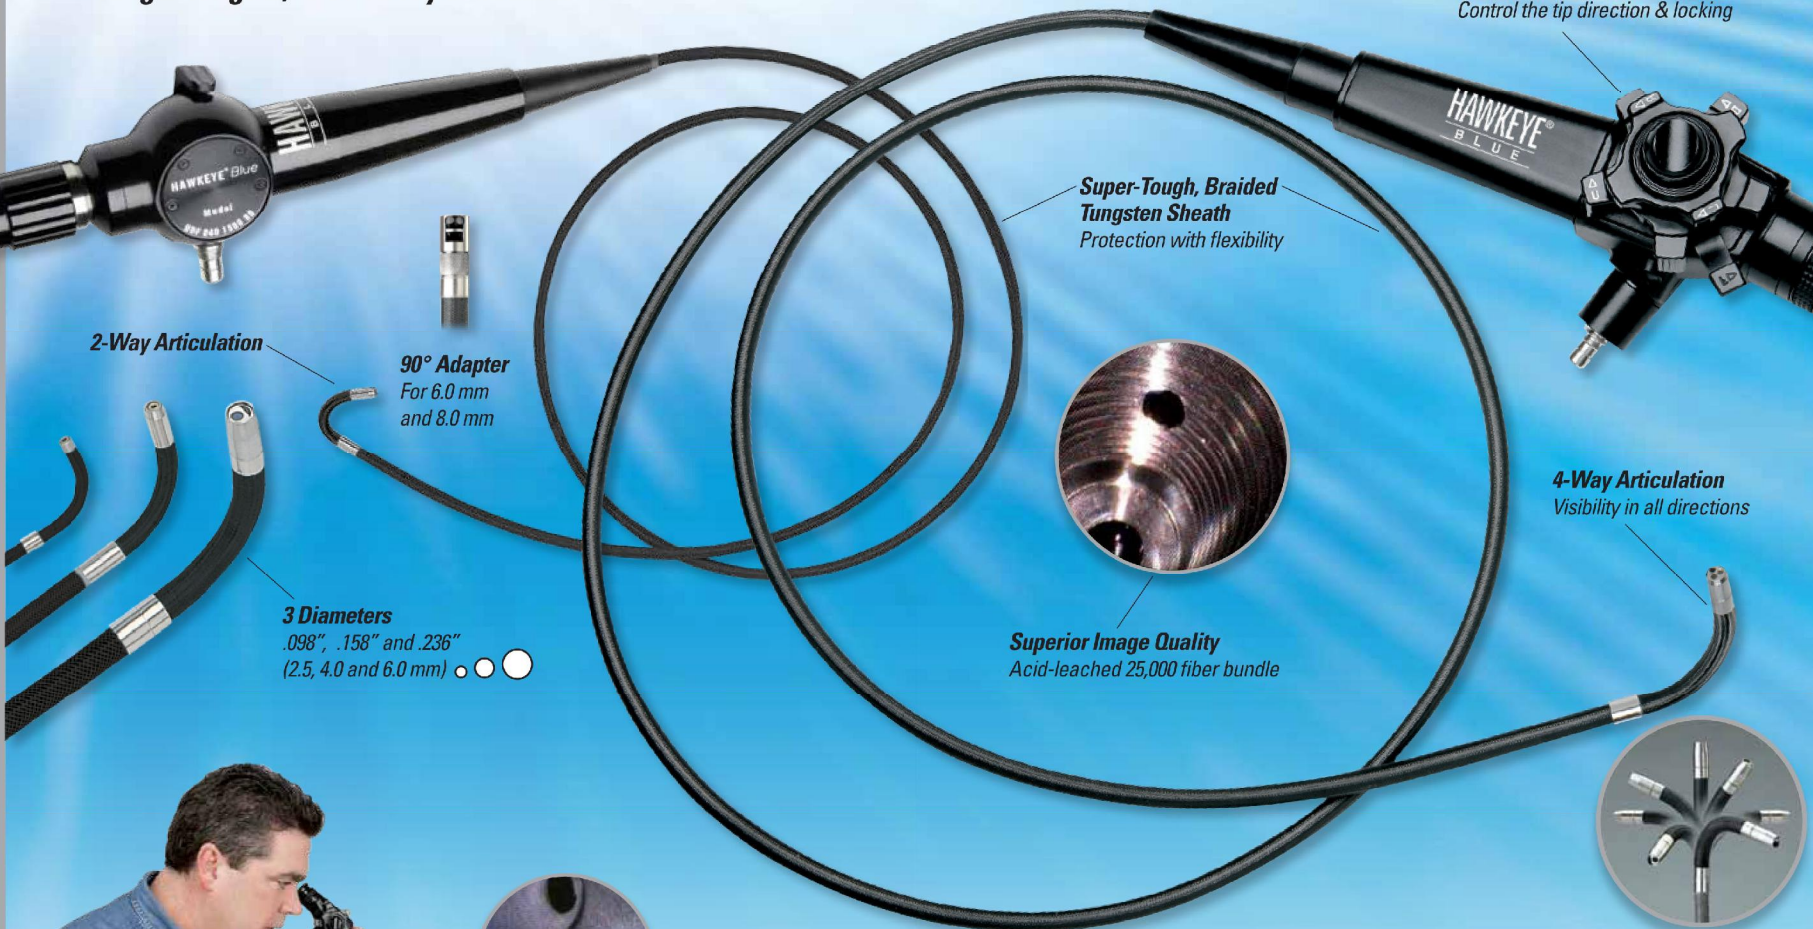

**High-quality, smaller diameters,
longer lengths, 2- or 4-way articulation!**

BLUE

PRECISION BORESCOPIES

**2-Way
Articulation**

Four Hawkeye® Blue Flexible Borescopes, in diameters from 2.5 mm to 6.0 mm, are 2-way articulating. Control the direction-of-view of the tip over a 240° range ($\pm 120^\circ$), in a single plane, using a thumb-lever on the aluminum borescope body. Lock the lever to hold a particular view. The field-of-view is 45°, except for the 4 mm, which covers a wide 90° field. The viewable image is large and clear.

Choose the diameter and length you need. Larger diameters have more optical glass imaging fibers, giving higher resolution, and thus sharper, more detailed images.

Use Hawkeye Blue Flexible Borescopes to inspect complex castings like engine blocks, turbochargers, tubes, pipes, and turbine engines.

4-Way Articulation

The 8.0 mm diameter Hawkeye® Blue Flexible Borescope is 4-way articulating. Two lockable controls on the borescope body articulate the direction-of-view by $\pm 120^\circ$, on two mutually perpendicular planes.

The 8.0 mm Blue Flexible contains 25,000 optical glass imaging fibers. All imaging fiber bundles are acid-leached, reducing crosstalk between fibers and increasing contrast.

An impermeable plastic sheath prevents entry of fluids like fuel or oil. A tough, durable, woven tungsten sheath surrounds the plastic, reducing friction and protecting the scope from damage by burrs and sharp edges.